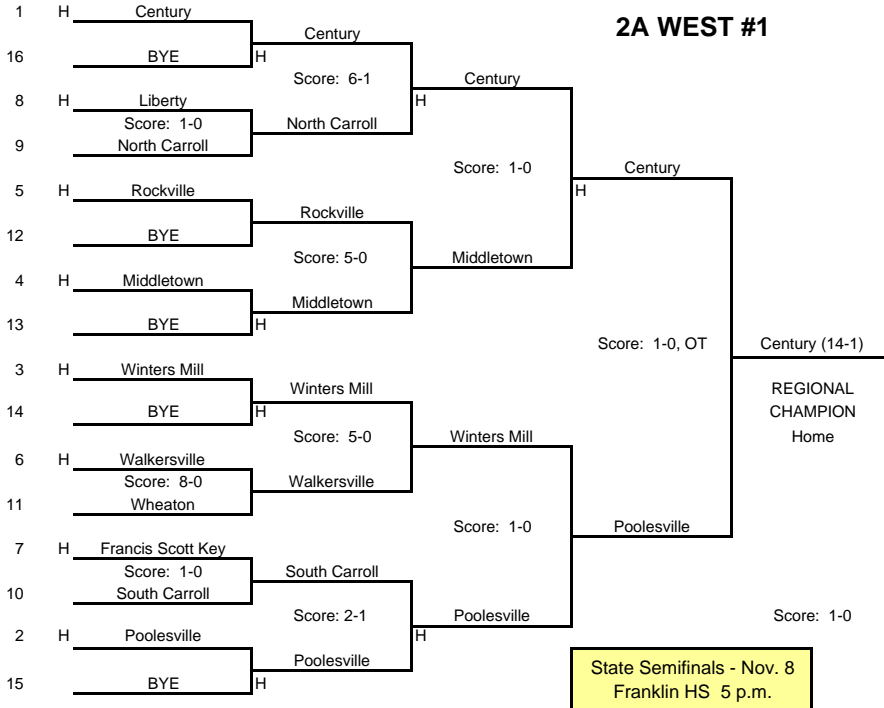

2A WEST #1

2A SOUTH #2

2A EAST #4

2A NORTH #3

2010 STATE TOURNAMENT
2A GIRLS FIELD HOCKEY

BUY STATE TICKETS Online @ <https://mpssaa.ticketleap.com>