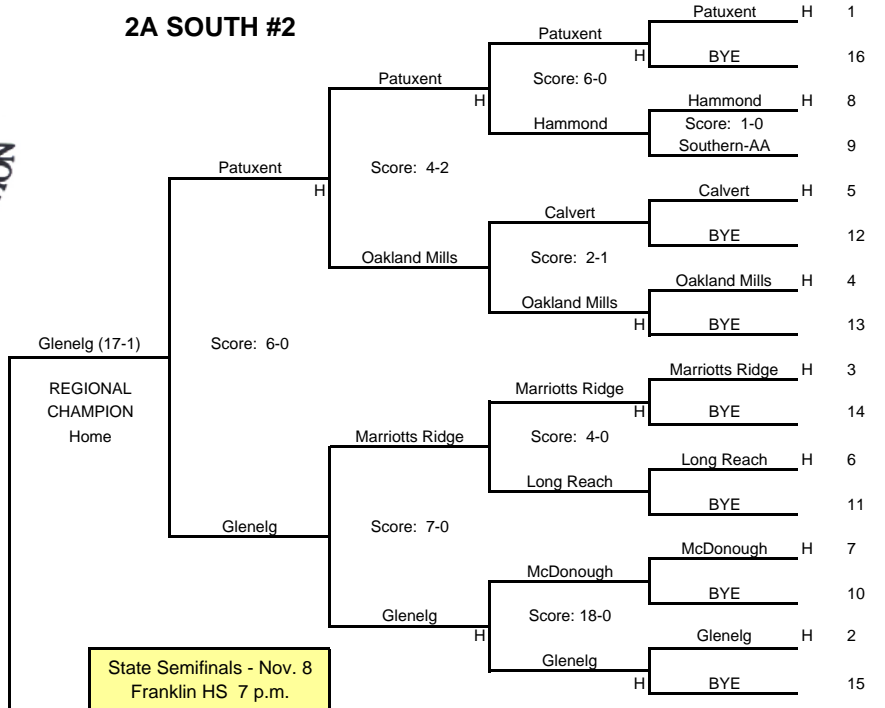

2A WEST #1

2A SOUTH #2

2A EAST #4

2A NORTH #3

2010 STATE TOURNAMENT
2A GIRLS FIELD HOCKEY

BUY STATE TICKETS Online @ <https://mpssaa.ticketleap.com>