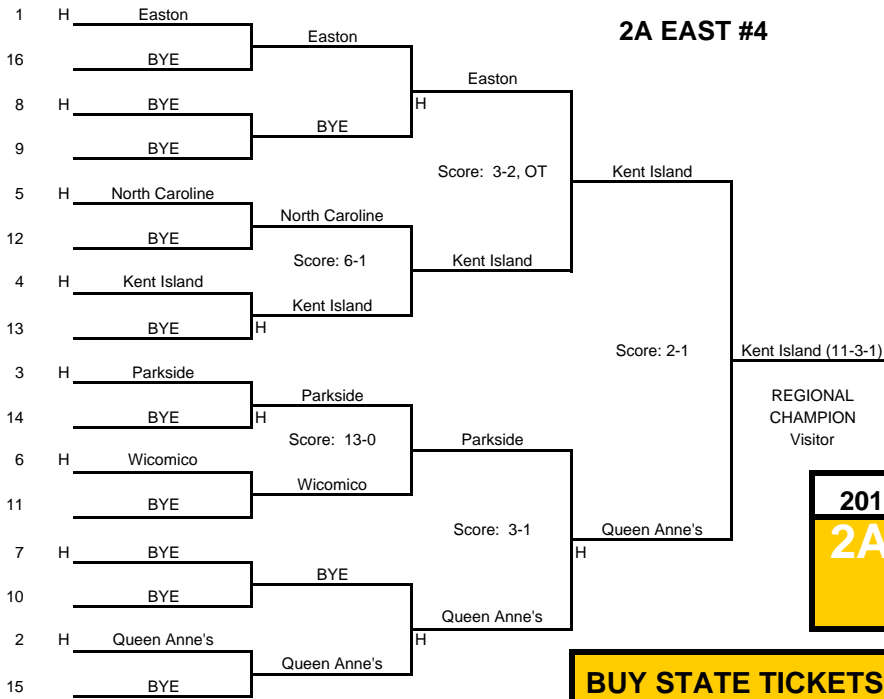

2A WEST #1

2A SOUTH #2

2A EAST #4

2A NORTH #3

2010 STATE TOURNAMENT
2A GIRLS FIELD HOCKEY

BUY STATE TICKETS Online @ <https://mpssaa.ticketleap.com>